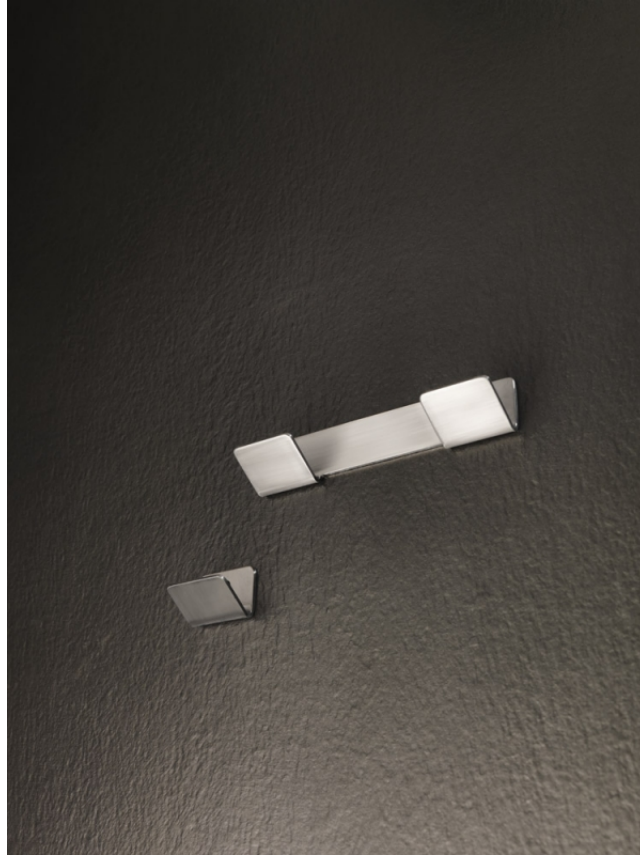

## DOUBLE CLOTHES HANGER

DOUBLE ROBE HOOK IN AISI 304 STAINLESS STEEL IN BOTH SATIN AND POLISHED FINISH

W.20 X H.4 CM

P9132 (POLISHED)

P9132S (SATIN)